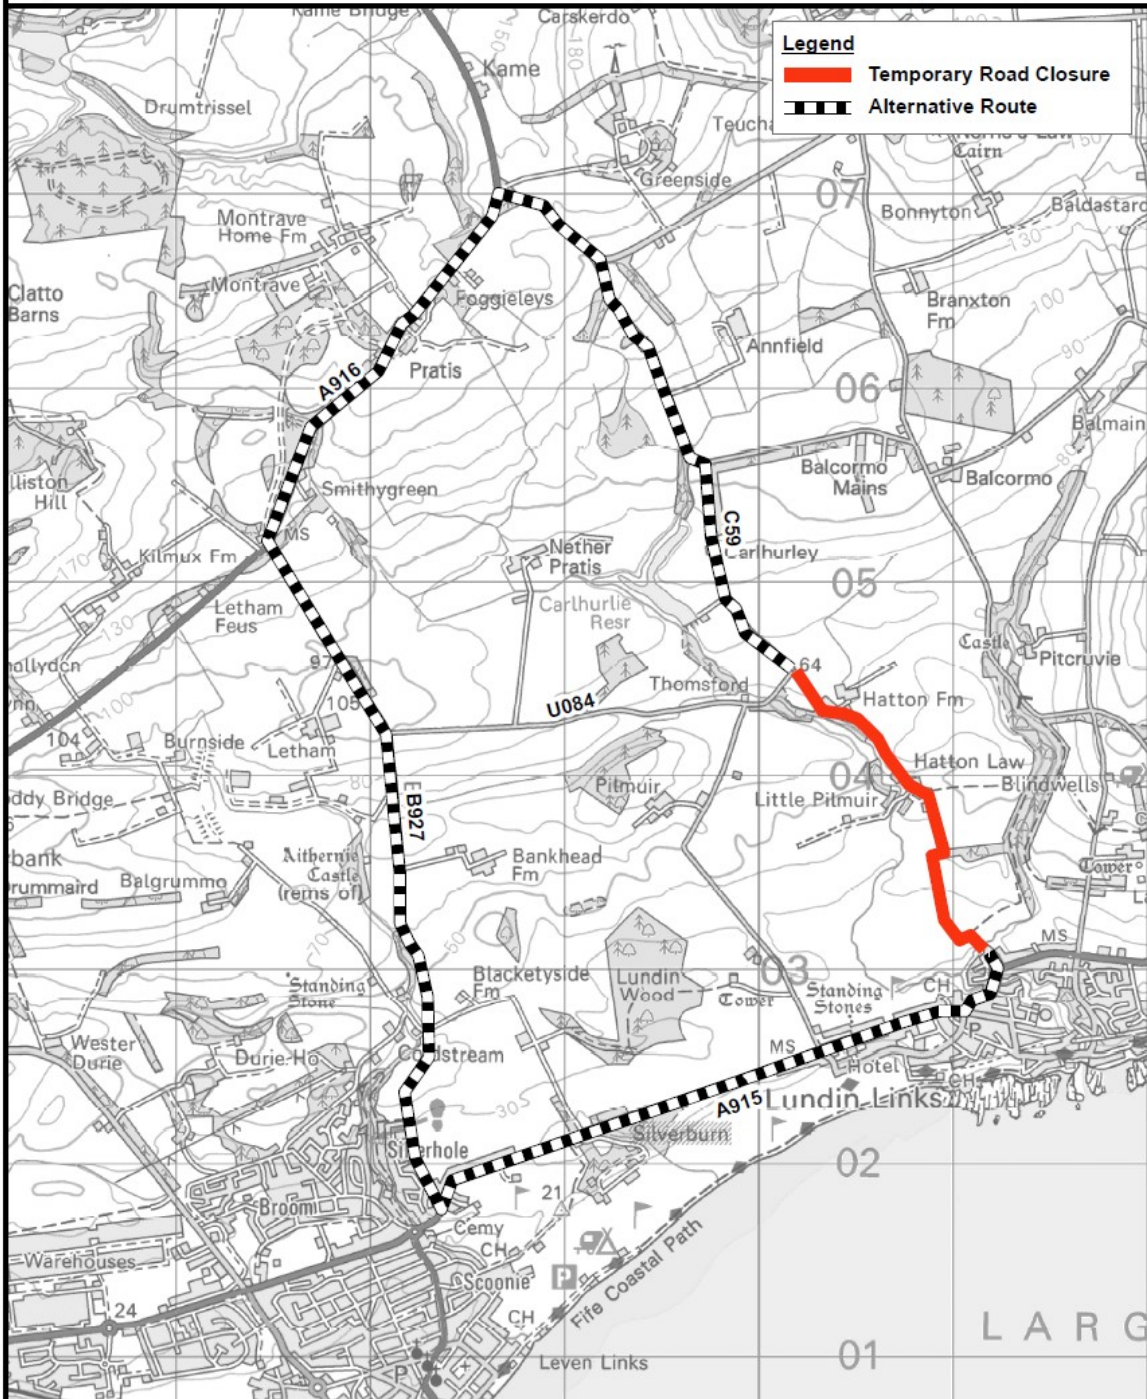

## Temporary Road Closures

### **WHERE?**

C59 Lundin Links, from jct. Penrice Park, Lundin Links to jct. U084.

The alternative route for vehicular traffic is via C59, A916, B927 and A915.

Access for emergency services, residents and pedestrians will be maintained.

### **WHEN?**

Monday 28/09/20 to Friday 02/10/20, daily between 08.00hrs and 20.00hrs.

Monday 05/10/20 to Friday 09/10/20, daily between 08.00hrs and 20.00hrs.

# Temporary Road Closures C59 Lundin Links

Prepared By: CD

Service: Roads & Transportation

Printing Date: 21 September 2020

**Legend**

-  Temporary Road Closure
-  Alternative Route

© Crown copyright and database rights 2020.  
Ordnance Survey 100023385  
Aerial Photography © copyright Getmapping.